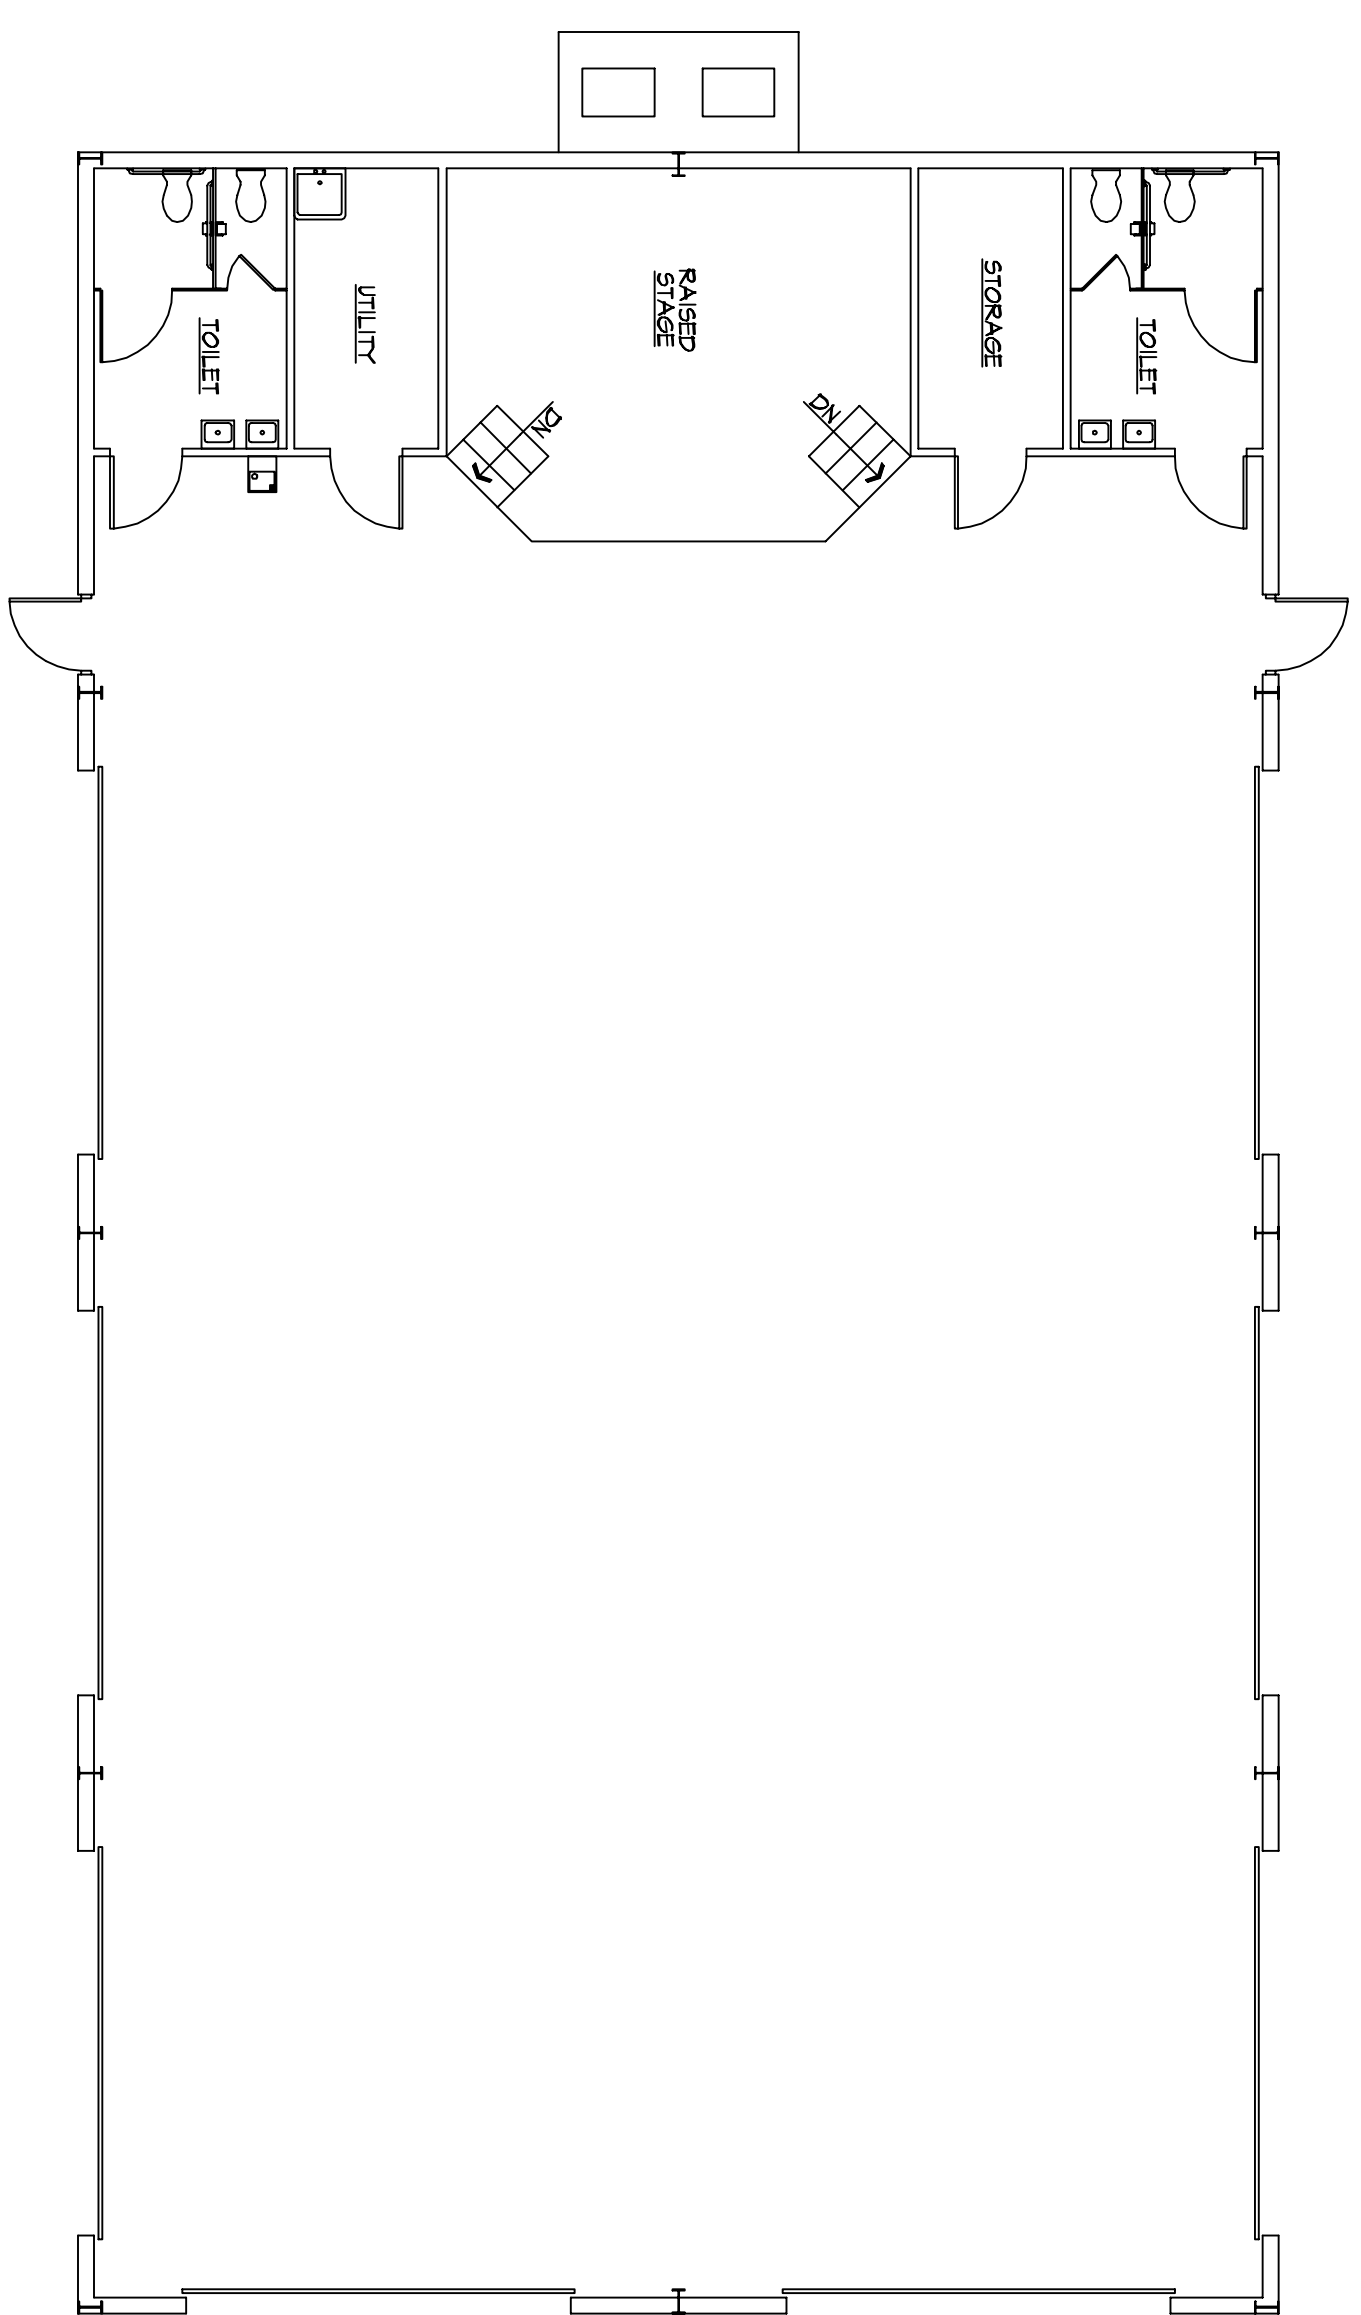

FLOOR PLAN - PAVILION

1/8" = 1'-0"

FRONT ELEVATION

1/8" = 1'-0"

FRONT ELEVATION

1/8" = 1'-0"

**NEW  
PAVILION  
FOR  
NORTHWEST RIVER  
YMCA DAY CAMP**

FLOOR PLAN & ELEVATIONS